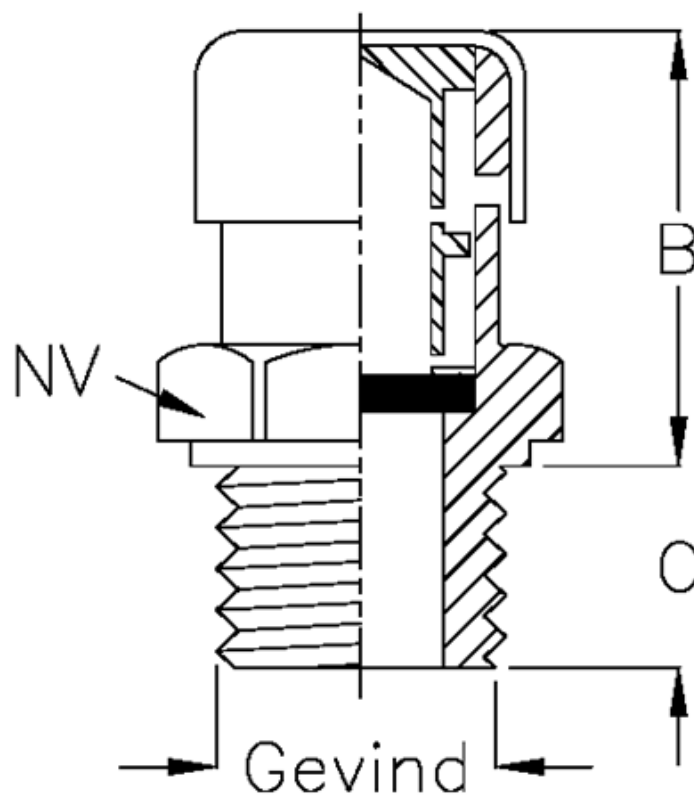

Data Sheet

Article number: 21311488

Description: Breather plug with labyrinth/filter
Type 31A M14x1,5

Measures

B = 20

C = 9

NV = 17

Thread = M14x1,5